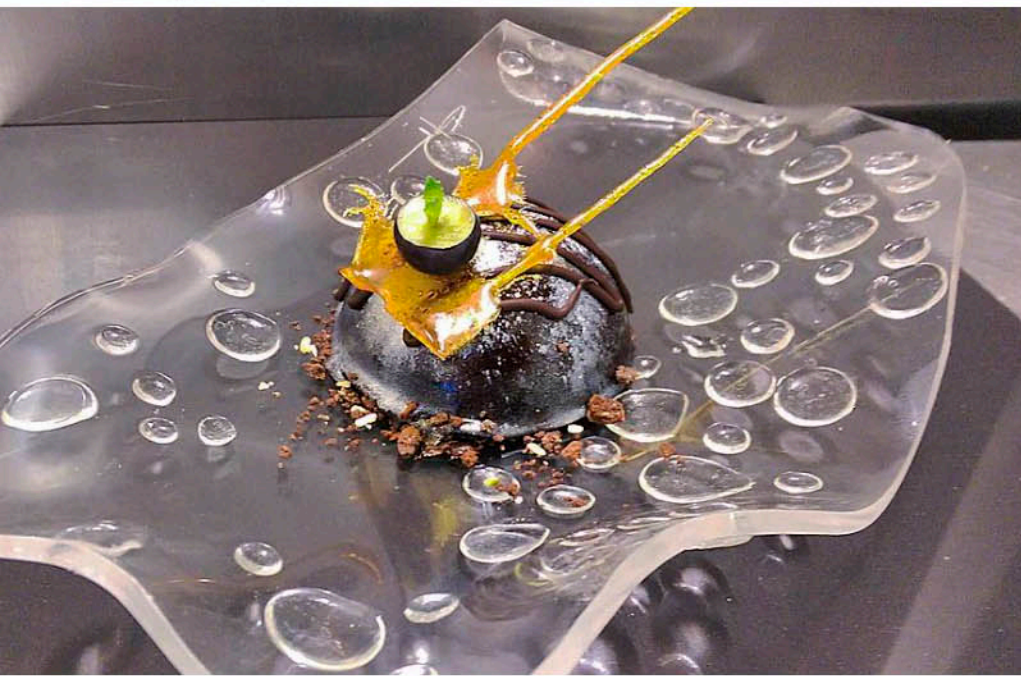

GIFRE

Mimicking Nature

TABLETOP COLLECTION

Mimicking nature

Gifre
Mimicking nature

The Gifre Splash plate

The Gifre Wagon plate

Circles Glass Plate
designed by Pere Gifre

Flower Glass Plate
designed by Pere Gifre

Texture Glass Plate
designed by Pere Gifre

Wine Age
glass plates - by GIFRE