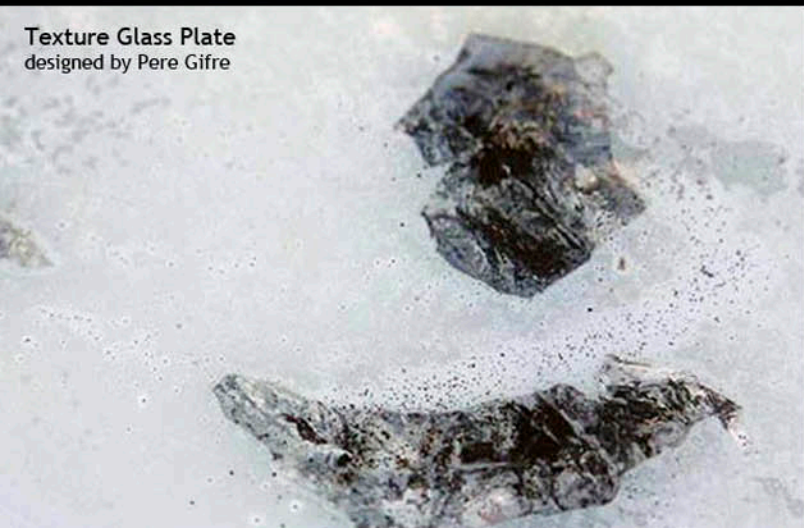

GIFRE

Mimicking Nature

TABLETOP COLLECTION

Mimicking nature

Gifre
Mimicking nature

The Gifre Splash plate

The Gifre Wagon plate

Circles Glass Plate
designed by Pere Gifre

Flower Glass Plate
designed by Pere Gifre

Texture Glass Plate
designed by Pere Gifre

Wine Age
glass plates - by GIFRE