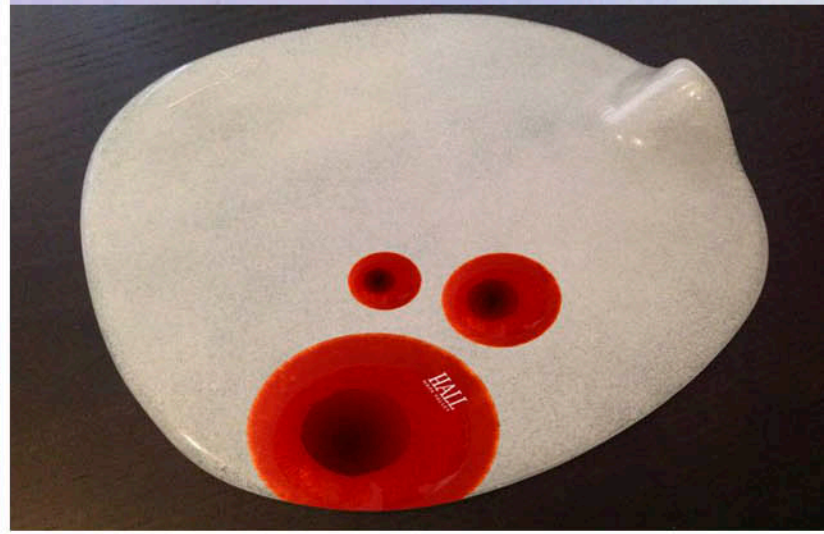

GIFRE

Mimicking Nature

TABLETOP COLLECTION

Mimicking nature

Gifre
Mimicking nature

The Gifre Splash plate

The Gifre Wagon plate

Circles Glass Plate
designed by Pere Gifre

Flower Glass Plate
designed by Pere Gifre

Texture Glass Plate
designed by Pere Gifre

Wine Age
glass plates - by GIFRE