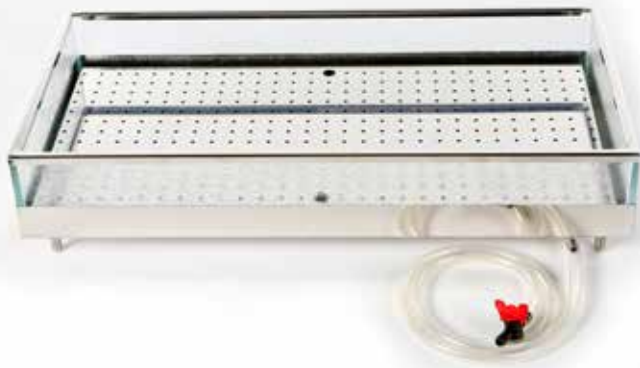

GIT1003 Rectangular ice tank with perforated support tray and drain 35" x 18" x 7"	GIT1001 Rectangular ice tank with perforated support tray and drain 24" x 18" x 7"	GIT1007 Square ice tank with perforated support tray and drain 18" x 18" x 7"	Glacier Ice Tank with perforated support tray and drain

TST1003
Additional support tray with 5 inserts/guides for pitchers/vessels for ice tank **GIT1003**
34" x 16" x 1.5"

TST1001
Additional support tray with 3 inserts/guides for pitchers/vessels for ice tank **GIT1001**
22" x 16" x 1.5"

TST1003
Additional perforated support trays with pitcher guides
Fits GIT1003