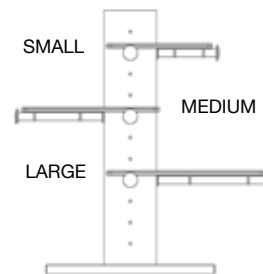

BU5100, 360 stand, SET

Wood Block, 3-Tiered Shelves,
Metal Brackets,
Base and Instructions Included

BS5111, Large Glass Shelf,
15" x 25 1/2"
3 Metal Brackets Included

BS5112, Medium Glass Shelf,
13 1/2" x 20 1/2"
3 Metal Brackets Included

BS5113, Small Glass Shelf,
10 1/2" x 15 1/2"
3 Metal Brackets Included

Total of 5.5 sq² of serving area.
Double the shelves, 11sq²
of serving area

360 Stand, Three-tiered

TOP VIEW