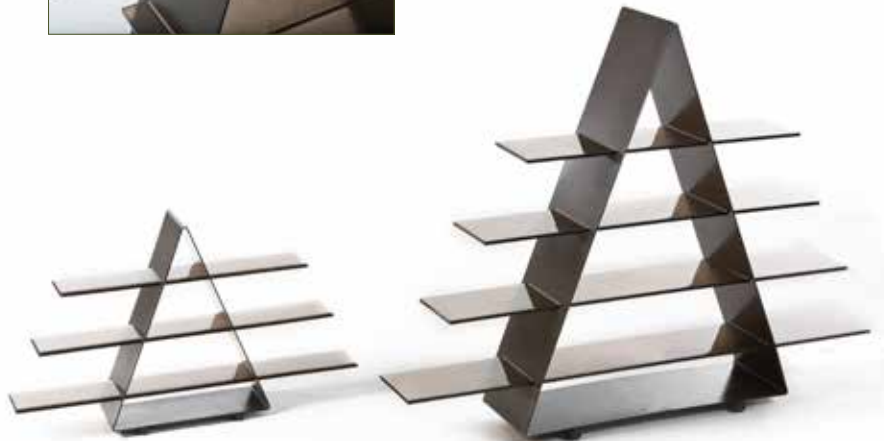

# THE SEAFOOD STATION

Pyramid Stand by TuArt

Large Pyramid Stand  
in espresso brown

# THE CUPCAKE STATION

Large Pyramid Stand  
in espresso brown

**Large Pyramid Stand**  
in espresso brown

**SPS1001**  
Small Pyramid Stand  
Powder Coated Steel in  
Espresso Brown  
With 3 brown glass shelves  
16 1/2" h x 13" w. x 5 1/2" d.