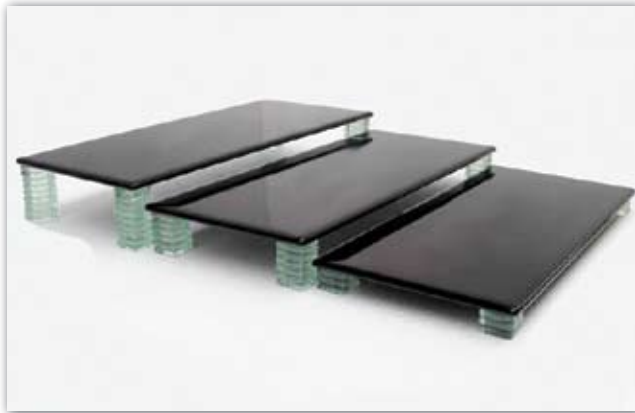

Nesting Risers with Stacked Clear Glass Legs • DP031

DP031-Set- Rectangular Platters (Set of 3)
(1 ea. 13 x 8 x 1.25H x 0.3 in.)
(1 ea. 16.5 x 8 x 2.25H x 0.3 in.)
(1 ea. 20 x 8 x 3H x 0.3 in.)