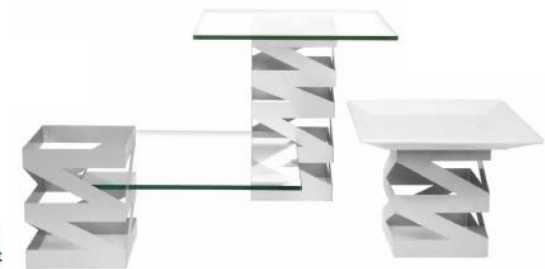

Drinkwise® Pan, Shallow
20.75 x 12.75 x 2.75, 8 qt
Pack 2
BHO053CLT20

18. Zig Zag Risers, Set 3
6 x 6 x 7.5, 6 x 6 x 12.75
Set of 3, Pack 1
BRI006BCI28

Shown with:
10.75" Square Kyoto™ Plate
DDP005WHP23
Page 41

Buffet Board, Clear Tempered Glass
BHO057CLG20
Page 171