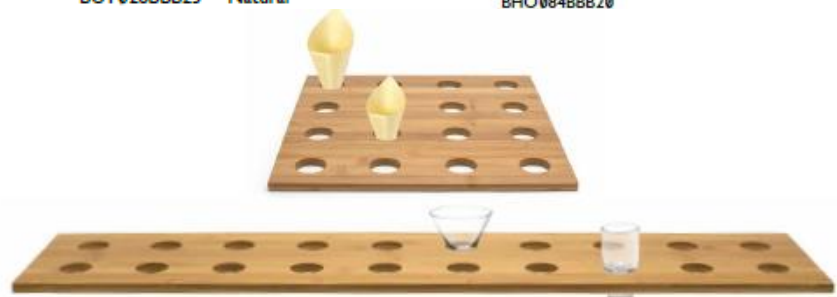

Bamboo Cone Holder,
Natural Bamboo
Pack 2
BHO075BBB20 14 x 14 x 0.5
BHO076BBB20 36 x 8 x 0.5