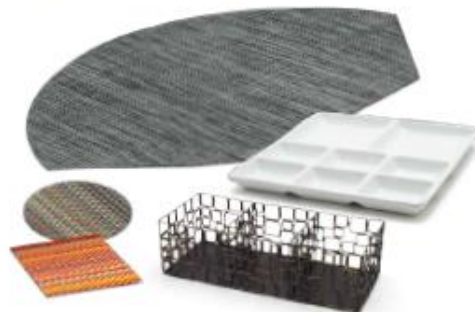

Custom Shapes & Sizes

Options are limitless with size & shape customization on all of your favorite collections & materials.